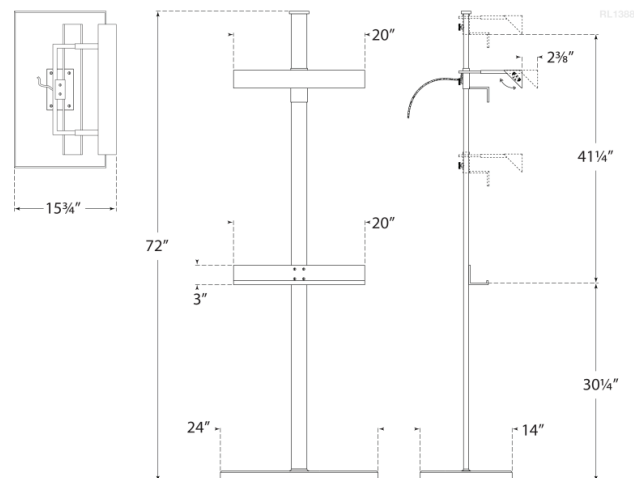

# Langham Display Floor Lamp

Natural Brass

- Socket: Dedicated LED w/ Dimmer on Cord
- Wattage: 9w (900lm)
- Weight: 43 Pounds
- Extension: 15.75" - 18"
- Base: 14" x 24" Rectangle

## Measurements

RL 1388NB

24"W x 72"H | 60.9W x 182.8H CM

RALPH LAUREN