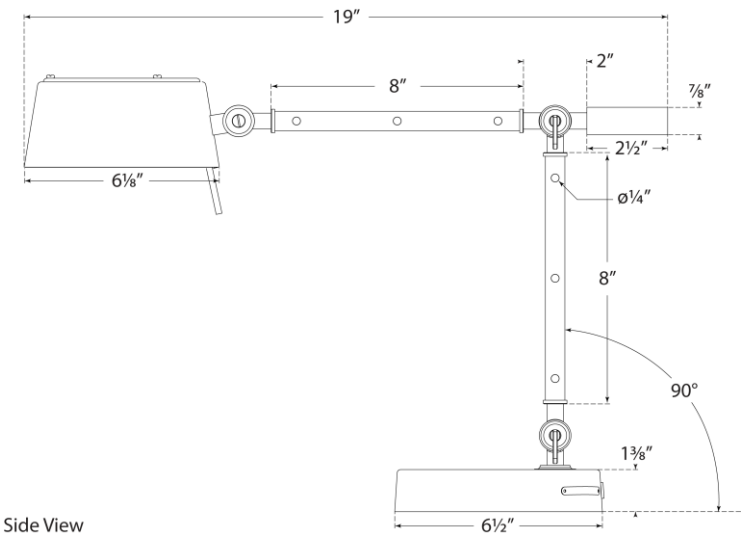

TEAR SHEET

Alaster Task Lamp

Item # RL 3172NB/NRO

Designer: Ralph Lauren

Height: 12.5" - 21.5"

Width: 6.25"

Extension: 12.5" - 20.5"

Base: 6.5" Round

Finishes: NB/NRO, PN/BKE

Shade Treatments: NB, PN

Socket: Dedicated LED w/ Dimmer on Base

Wattage: 15w (1600lm)

Weight: 12 Pounds

Side View

RALPH LAUREN